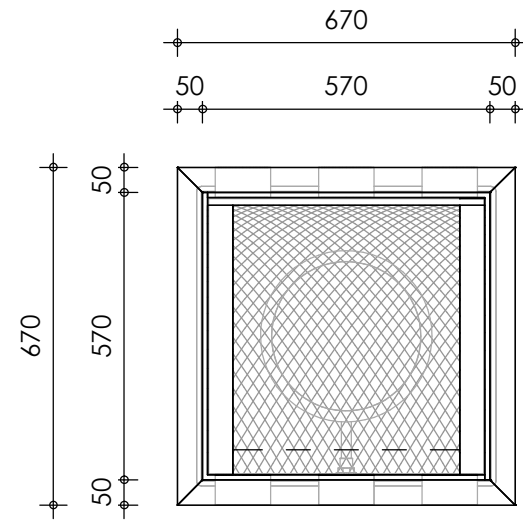

Front view

Right-side view

Rear view

Left-side view

Top view

description:
LC35 - leaf catcher

scale :
1 : 15

date :
v.1