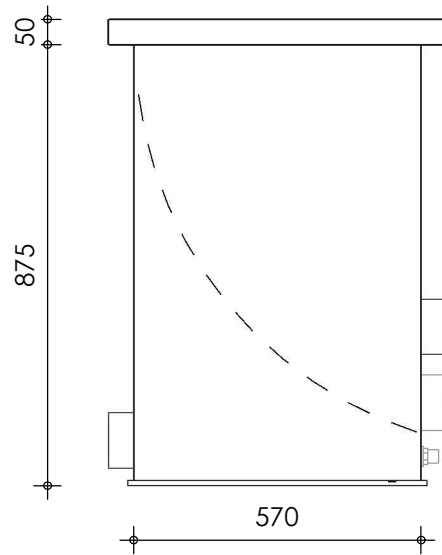

Front view

Right-side view

Rear view

Left-side view

Top view

description:
LC35 - leaf catcher

scale :
1 : 15

date :
v.1