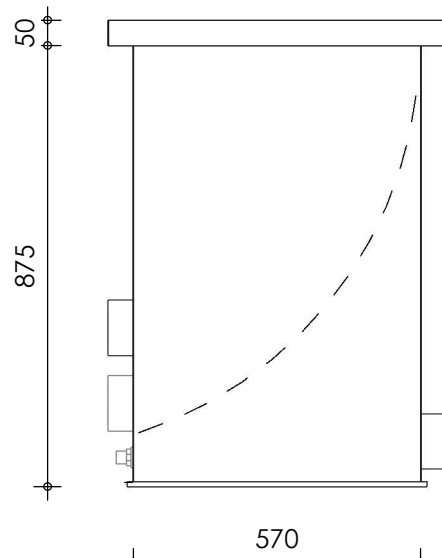

Front view

Right-side view

Rear view

Left-side view

Top view

description:
LC35 - leaf catcher

scale :
1 : 15

date :
v.1