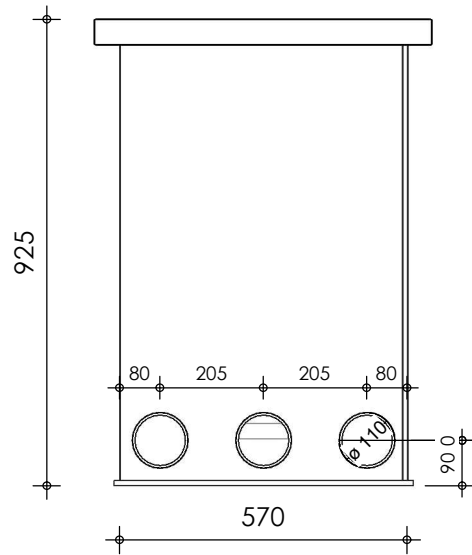

Front view

Right-side view

Rear view

Left-side view

Top view

description:
LC35 - leaf catcher

scale :
1 : 15

date :
v.1